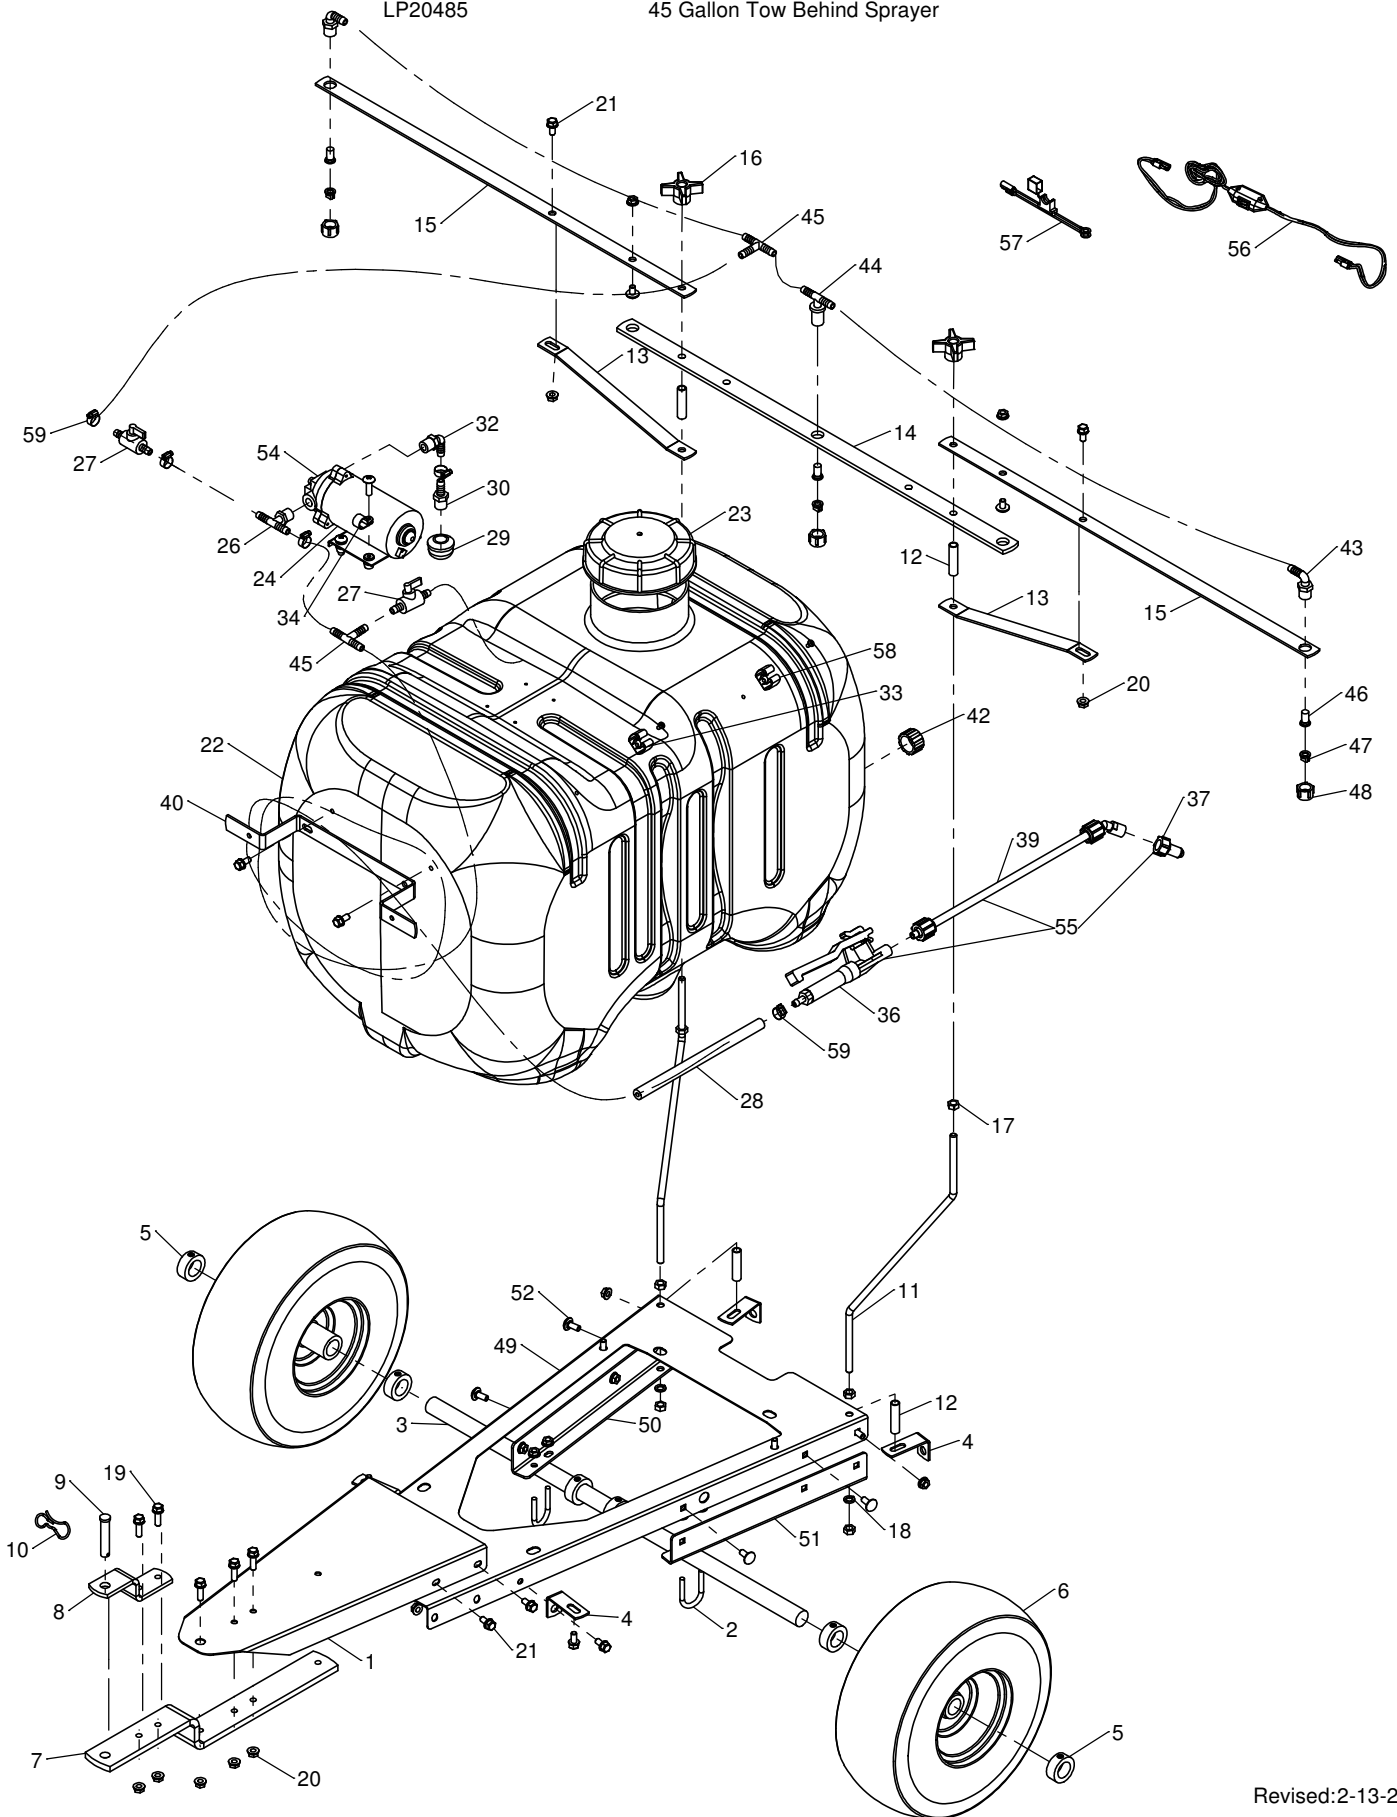

45 Gallon Tow Behind Sprayer LP20485

PIN Prefixes:	Model Number	Description	PIN Prefix
---------------	--------------	-------------	------------

LP20485

45 Gallon Tow Behind Sprayer

ITEM #	DESCRIPTION	PART #	QTY.
1	Hitch Triangle - Tow	ST43585	1
2	U-Bolt	ST43330	2
3	Axle 1"	ST43486	1
4	Tank / Parking Support	ST43244	4
5	Axle Locking Collar 1"	ST43473	6
6	Wheel-Tire 15"	ST43471	2
7	Drawbar	ST43695	1
8	Hitch Clevis	ST43233	1
9	Hitch Pin	ST43468	1
10	Bowtie Clip, Large	ST43623	1
11	Boom Support Rod	ST43532	2
12	Boom Spacer	ST43293	4
13	Boom Support	ST43256	2
14	Center Boom	ST43470	1
15	45 Side Boom	ST43332	2
16	3/8 Plastic Knob	ST43289	2
17	3/8 Nut	ST65018	6
18	3/8" Lock Washer	ST65004	2
19	5/16 x 1 Flange Bolt	ST65014	5
20	5/16 Flange Nut	ST65008	25
21	5/16 x 5/8 Flange Bolt	ST65011	14
22	Tank 45 Gallon	ST43530	1
23	Tank Lid 6"	ST43175	1
24	Pump 2.2 GPM 100 PSI	ST43918	1
25	#10-24 x 1" Truss Head	ST65001	4
26	3/8NPT x 3/8Barbed, TEE	ST43235	1
27	3/8 Barbed, In-line Valve	ST43014	2
28	Hose, Black Rubber 3/8", Per Foot	ST43286	1
29	Sump Strainer 3/8"	ST43258	1
30	3/8" Straight Barbed Fitting	ST43182	1
32	3/8NPT x 3/8 Barbed, Elbow	ST43183	1
33	Holder for Spray Wand	ST43287	1
34	Hose Holder 3/8"	ST43191	1
35	#10-24 x 3/8" Truss Head	ST65000	2
36	Spraywand Valve	ST43124	1
37	Spray Wand Brass Tip	ST43514	1
39	Spray Wand Extension	ST43515	1
40	Hose Hanger	ST62006	1